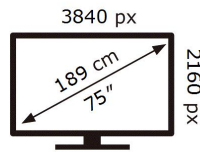

ENERGY

SAMSUNG

QE75Q60AAU

118 kWh/1000h

ABCDEF **G**

197 kWh/1000h

2019/2013